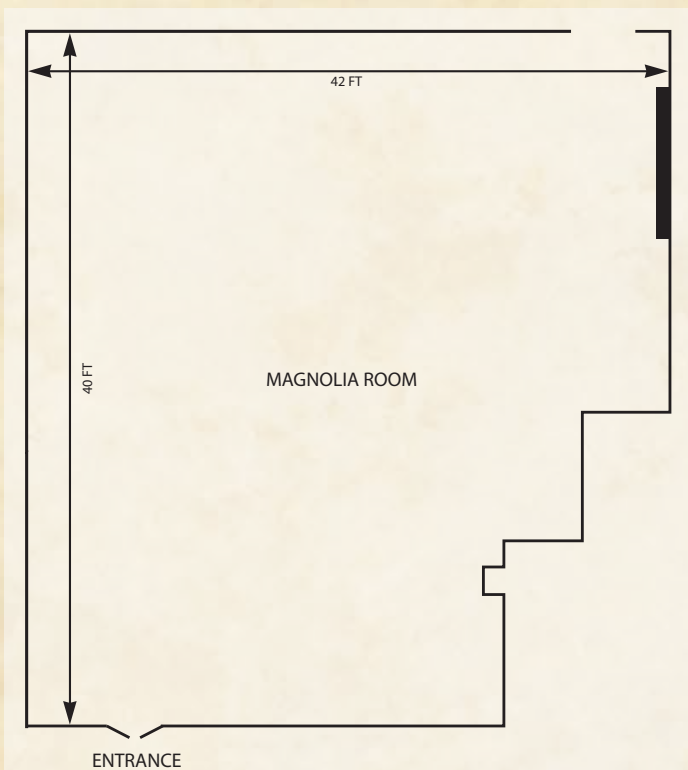

Meeting Room Features

Overhead sound system
Audiovisual equipment
Individual room lighting and climate controls
Complimentary WI-FI

Room	(L,W,H)	Sq. Ft.	Theater Style	Classroom	Banquet
Rose	44 x 50 x 12	2,200	200	100	100
Laurel	25 x 21 x 12	525	62	36	32
Rhododendron	26 x 21 x 12	546	62	36	32
Trillium	25 x 16 x 12	400	47	28	24
Lilly	26 x 16 x 12	416	47	28	24
Ballroom	Combination of Rose & Daisy 96 x 50 x 12	4800	500	200	250
Daisy	Combination of Laurel, Rhododendron, Lily, Trillium and Foyer 52 x 50 x 12	2600	150	100	125
Magnolia	40 x 43 x 11	1366	150	100	100