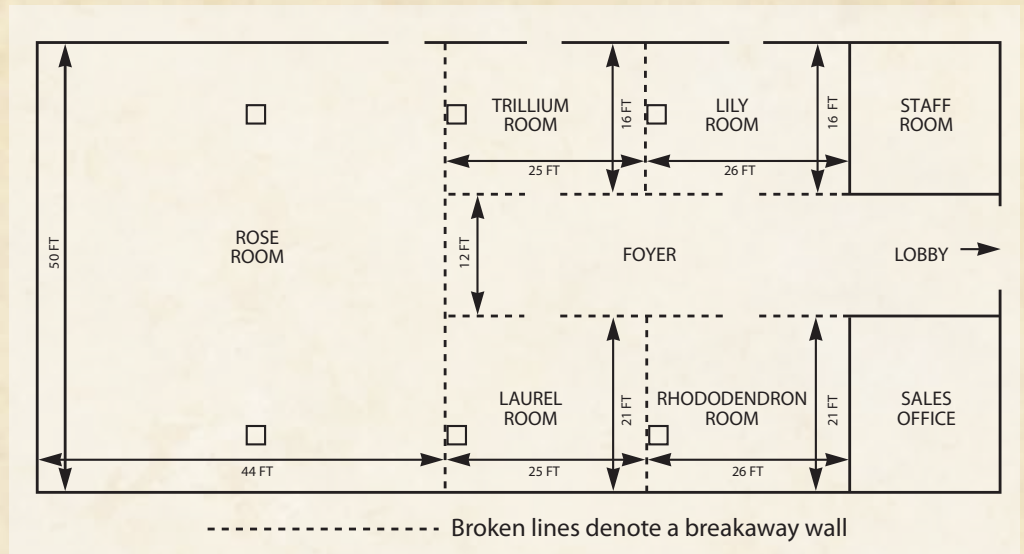

Meeting Room Features

Overhead sound system
Audiovisual equipment
Individual room lighting and climate controls
Complimentary WI-FI

Room	(L,W,H)	Sq. Ft.	Theater Style	Classroom	Banquet
Rose	44 x 50 x 12	2,200	200	100	100
Laurel	25 x 21 x 12	525	62	36	32
Rhododendron	26 x 21 x 12	546	62	36	32
Trillium	25 x 16 x 12	400	47	28	24
Lilly	26 x 16 x 12	416	47	28	24
Ballroom	Combination of Rose & Daisy 96 x 50 x 12	4800	500	200	250
Daisy	Combination of Laurel, Rhododendron, Lily, Trillium and Foyer 52 x 50 x 12	2600	150	100	125
Magnolia	40 x 43 x 11	1366	150	100	100