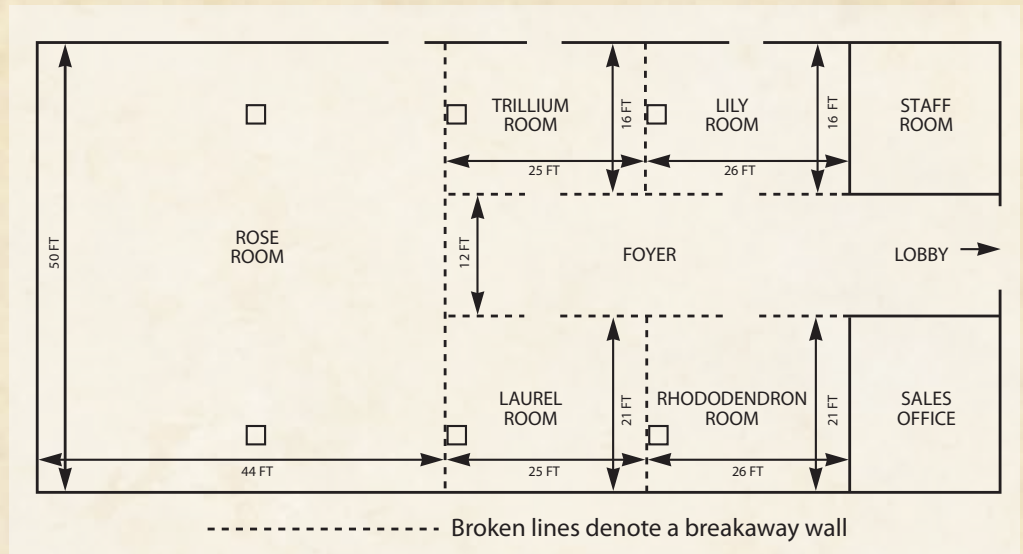

Meeting Room Features

Overhead sound system
Audiovisual equipment
Individual room lighting and climate controls
Complimentary WI-FI

Room	(L,W,H)	Sq. Ft.	Theater Style	Classroom	Banquet
Rose	44 x 50 x 12	2,200	200	100	100
Laurel	25 x 21 x 12	525	62	36	32
Rhododendron	26 x 21 x 12	546	62	36	32
Trillium	25 x 16 x 12	400	47	28	24
Lilly	26 x 16 x 12	416	47	28	24
Ballroom	Combination of Rose & Daisy 96 x 50 x 12	4800	500	200	250
Daisy	Combination of Laurel, Rhododendron, Lily, Trillium and Foyer 52 x 50 x 12	2600	150	100	125
Magnolia	40 x 43 x 11	1366	150	100	100