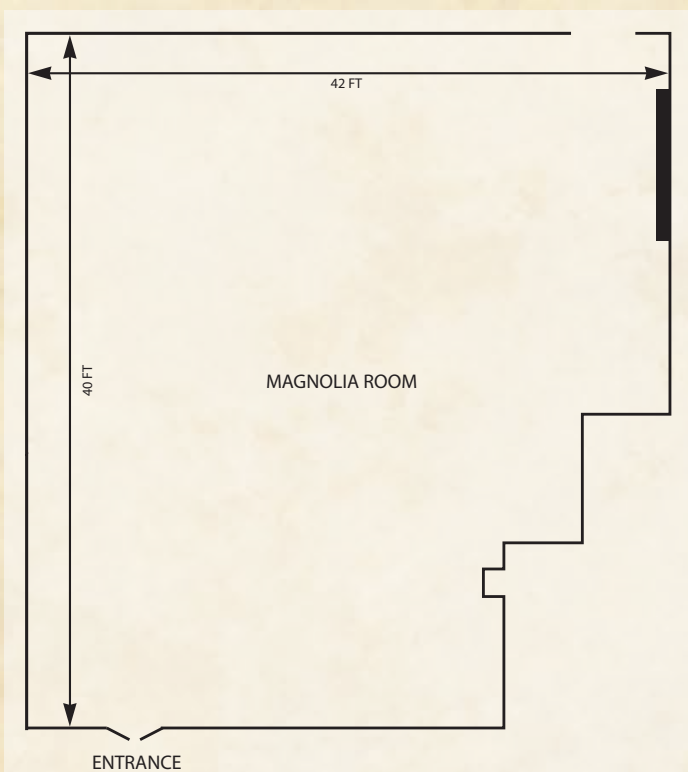

Meeting Room Features

Overhead sound system
Audiovisual equipment
Individual room lighting and climate controls
Complimentary WI-FI

Room	(L,W,H)	Sq. Ft.	Theater Style	Classroom	Banquet
Rose	44 x 50 x 12	2,200	200	100	100
Laurel	25 x 21 x 12	525	62	36	32
Rhododendron	26 x 21 x 12	546	62	36	32
Trillium	25 x 16 x 12	400	47	28	24
Lilly	26 x 16 x 12	416	47	28	24
Ballroom	Combination of Rose & Daisy 96 x 50 x 12	4800	500	200	250
Daisy	Combination of Laurel, Rhododendron, Lily, Trillium and Foyer 52 x 50 x 12	2600	150	100	125
Magnolia	40 x 43 x 11	1366	150	100	100