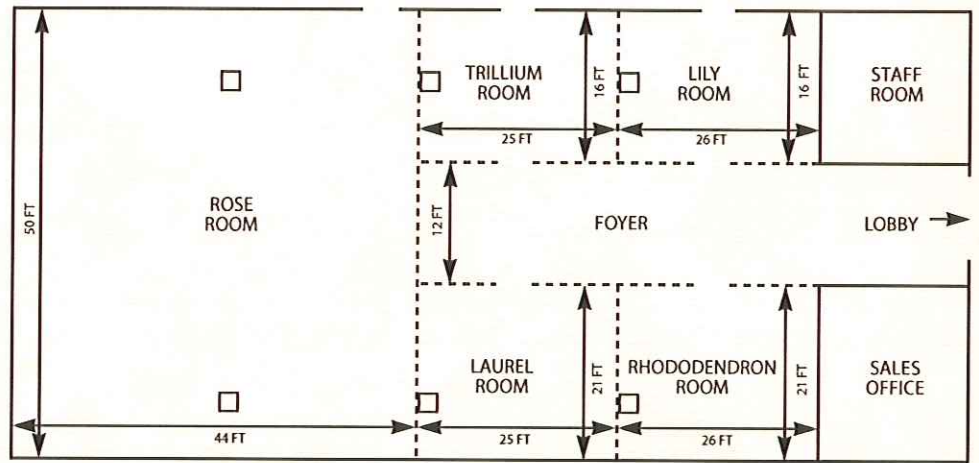

## Meeting Room Features

Overhead sound system  
Audiovisual equipment  
Individual room lighting and climate controls  
Complimentary WI-FI

----- Broken lines denote a breakaway wall

Room	(L,W,H)	Sq. Ft.	Theater Style	Classroom	Reception	Banquet
Rose	44 x 50 x 12	2,200	200	100	140	100
Laurel	26 x 21 x 12	525	62	36	40	32
Rhododendron	26 x 21 x 12	546	62	36	40	32
Trillium	26 x 16 x 12	400	47	28	40	24
Lilly	26 x 16 x 12	416	47	28	40	24
Ballroom	Combination of Rose & Daisy 97 x 50 x 12	4850	500	200	400	250
Daisy	Combination of Laurel, Rhododendron, Lily, Trillium and Foyer 52 x 50 x 12	2600	150	100	140	100
Magnolia	40 x 42 x 11	1550	150	100	140	100