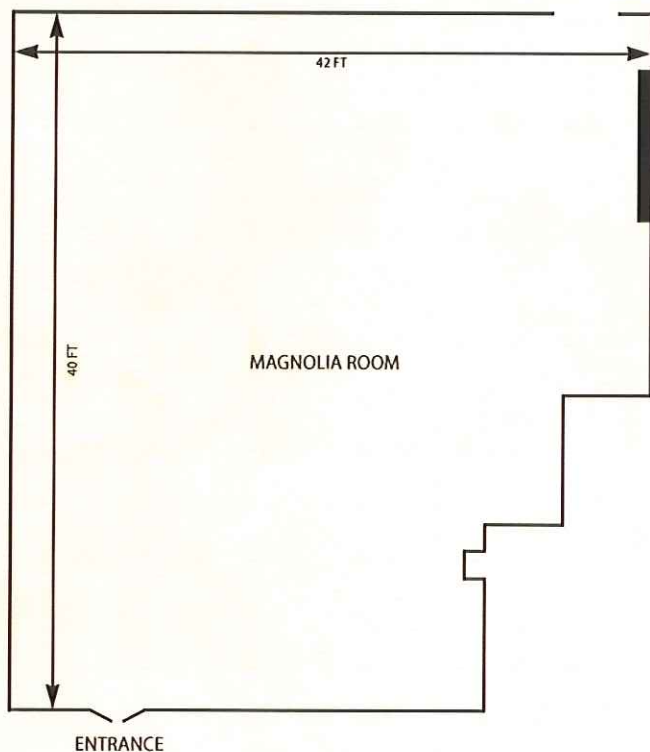

## Meeting Room Features

Overhead sound system  
Audiovisual equipment  
Individual room lighting and climate controls  
Complimentary WI-FI

----- Broken lines denote a breakaway wall

Room	(L,W,H)	Sq. Ft.	Theater Style	Classroom	Reception	Banquet
Rose	44 x 50 x 12	2,200	200	100	140	100
Laurel	26 x 21 x 12	525	62	36	40	32
Rhododendron	26 x 21 x 12	546	62	36	40	32
Trillium	26 x 16 x 12	400	47	28	40	24
Lilly	26 x 16 x 12	416	47	28	40	24
Ballroom	Combination of Rose & Daisy 97 x 50 x 12	4850	500	200	400	250
Daisy	Combination of Laurel, Rhododendron, Lily, Trillium and Foyer 52 x 50 x 12	2600	150	100	140	100
Magnolia	40 x 42 x 11	1550	150	100	140	100